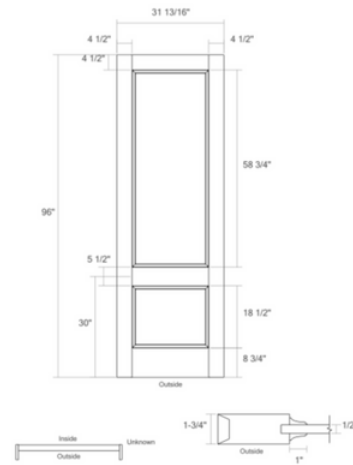

Tile organized by room and area for easy installer communication

Sizes Identified

Grout selection

Manufacturer's recommended sealer

Powder Vanity Wall Tile Layout
8" x 8", 2" x 8" Tile Pattern

Tile install diagrams to provide guidance for installers

Powder Floor Tile Layout
8" x 8" , 2" x 8" Tile Pattern

All tile areas called out and detailed

Interior Door Style

Interior Door Details

SPECIFICATIONS

Area	Doors/Windows/Millwork
Type	Interior Doors
Mfg	Trustile
Model	MDF Door
URL	https://truquote.trustile.com/reportprinter/Default.aspx?HeaderID=279ce67a-407c-45c2-ab7d-6fd7ccf15412&DetailID=56dbbc1d-7d1b-4a6e-a468-bfd0952e0e86&ReportLocation=TQ%20Quote%20Report&Report=TruCAD