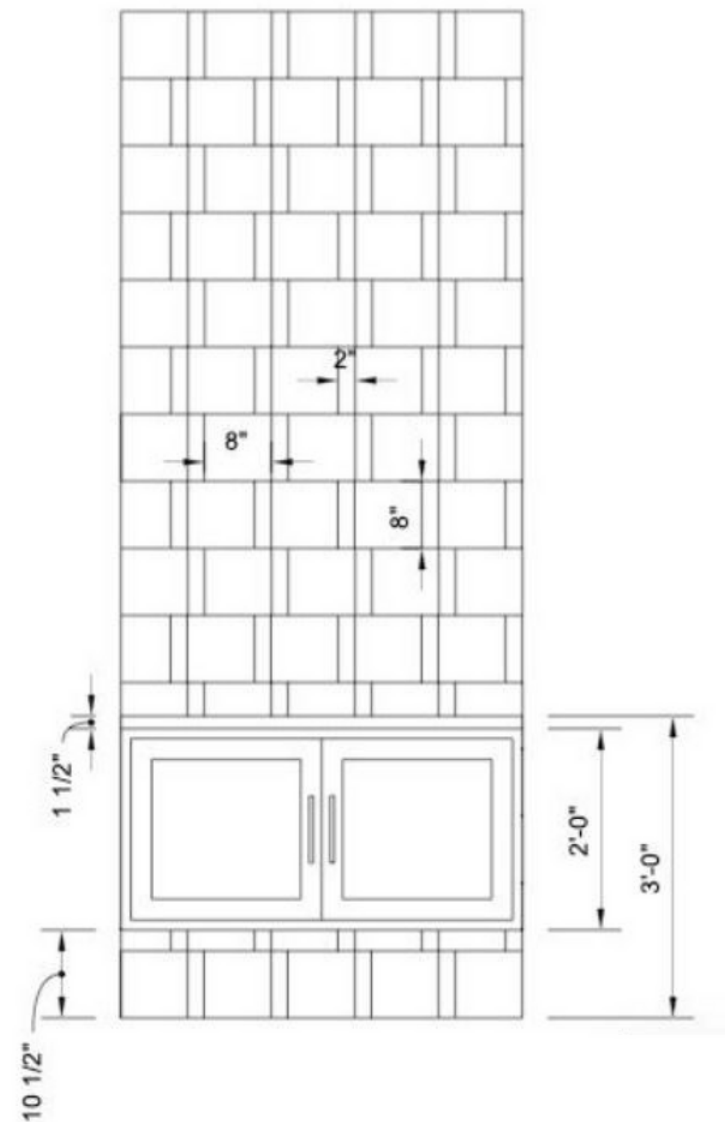

Tile organized by room and area for easy installer communication

Sizes Identified

Grout selection

Manufacturer's recommended sealer

Powder Vanity Wall Tile Layout
8" x 8", 2" x 8" Tile Pattern

Tile install diagrams to provide guidance for installers

Powder Floor Tile Layout
8" x 8" , 2" x 8" Tile Pattern

All tile areas called out and detailed

Interior Door Style

Interior Door Details

SPECIFICATIONS

Area	Doors/Windows/Millwork
Type	Interior Doors
Mfg	Trustile
Model	MDF Door
URL	https://truquote.trustile.com/reportprinter/Default.aspx?HeaderID=279ce67a-407c-45c2-ab7d-6fd7ccf15412&DetailID=56dbbc1d-7d1b-4a6e-a468-bfd0952e0e86&ReportLocation=TQ%20Quote%20Report&Report=TruCAD