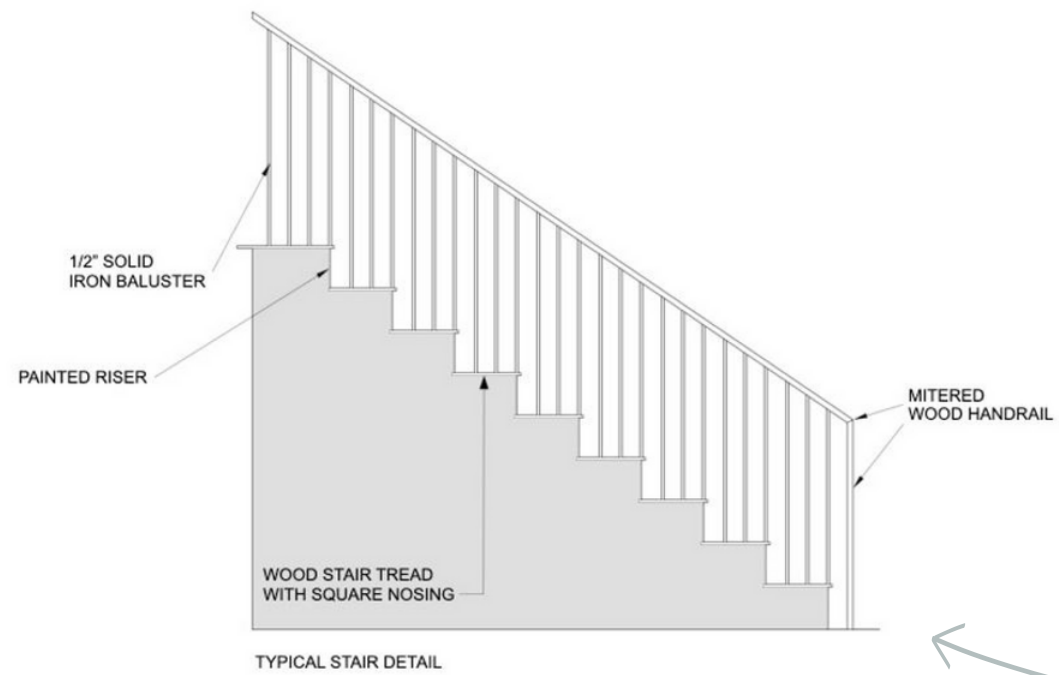

Typical Stair Detail

Every condition is unique.
Our specification provides a
general design intent