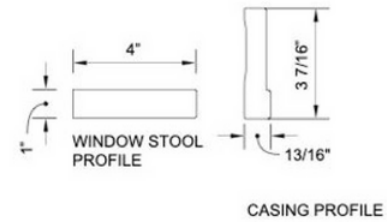

Typical Window Trim Detail

WINDOW CASING PROFILE